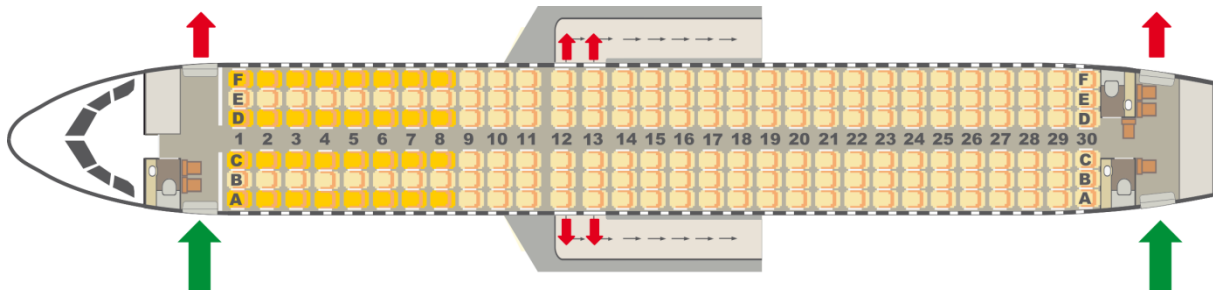

Small Planet Airlines

Seatmap of the Airbus A320 from Small Planet Airlines

Cabin Facilities

	 Condor	
Cabin Crew	German speaking Condor crew	German speaking crew
Premium Class	✓	✓
Seat pitch	approx. 73 cm	approx. 71 cm
Seat width	approx. 44 cm	approx. 44 cm
Do seats incline?	✓	✓
XL seats	✓	✓
Bassinets	✓	Not available
Child Safety Seats allowed	✓	✓

Service an Bord

	 Condor	
Inflight Catering	Included in Premium Class, available at prices starting at €3.99 in Economy Class	Included in Premium Class, available at prices starting at €3.99 in Economy Class
Inflight Shopping	✓	✓
Airshoppen	✓	✓
Inflight Entertainment	On overhead monitors	Not available
Unaccompanied Minors	✓	✓
Transporting Pets in Cabin	✓	✓
Transporting Pets in Hold	✓	Not available