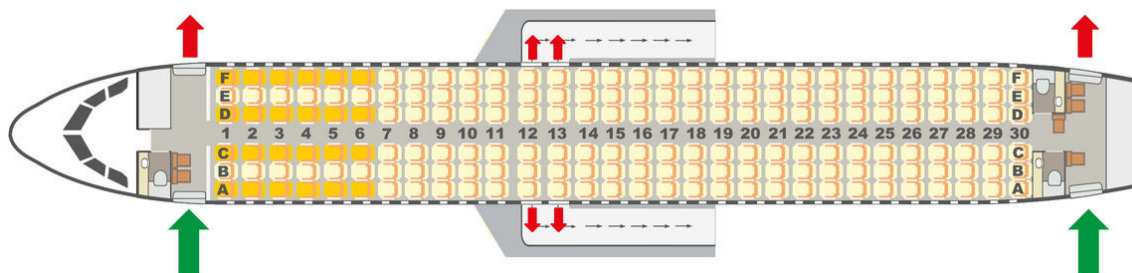

## Thomas Cook Airlines Belgium

Seat map of the Thomas Cook Airlines Belgium Boeing 737-300

### Cabin Facilities

	 Condor	 Thomas Cook Airlines
<b>Cabin Crew</b>	German and English speaking Condor crew	German and English speaking Thomas Cook Airlines crew
<b>Premium Class</b>	✓	✓
<b>Seat pitch</b>	approx. 73 cm	approx. 73 cm
<b>Seat width</b>	approx. 44 cm	approx. 44 cm
<b>Do seats incline?</b>	✓	✓
<b>XL seats</b>	✓	✓
<b>Bassinets</b>	✓	Not available
<b>Child Safety Seats allowed</b>	✓	✓

### Onboard Service

	 Condor	 Thomas Cook Airlines
<b>Inflight Catering</b>	Included in Premium Class, available at prices starting at €2.99 in Economy Class	Included in Premium Class, available at prices starting at €2.99 in Economy Class
<b>Inflight Shopping</b>	✓	✓
<b>Airshoppen</b>	✓	✓
<b>Inflight Entertainment</b>	On overhead monitors	On overhead monitors
<b>Unaccompanied Minors</b>	✓	✓
<b>Transporting Pets in Cabin</b>	✓	✓
<b>Transporting Pets in Hold</b>	✓	✓