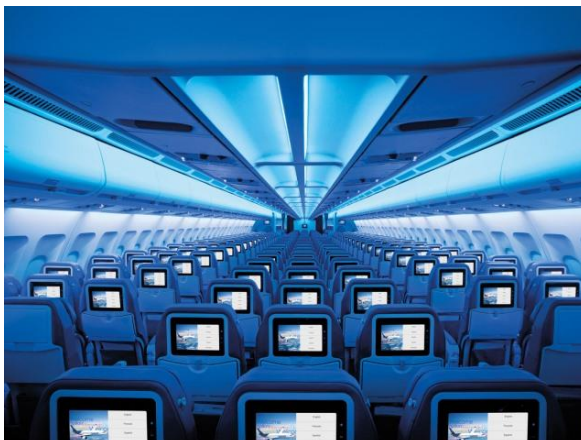

Economy Class