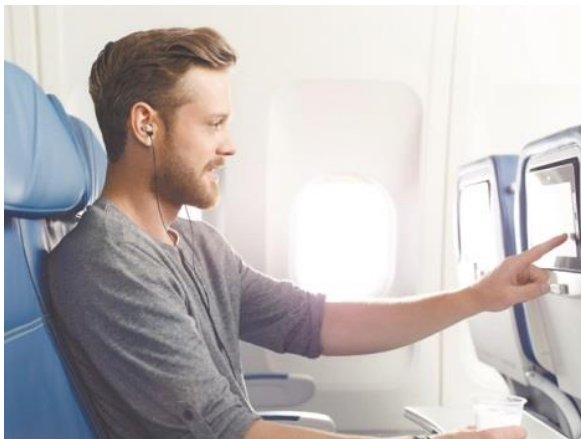

Economy Class