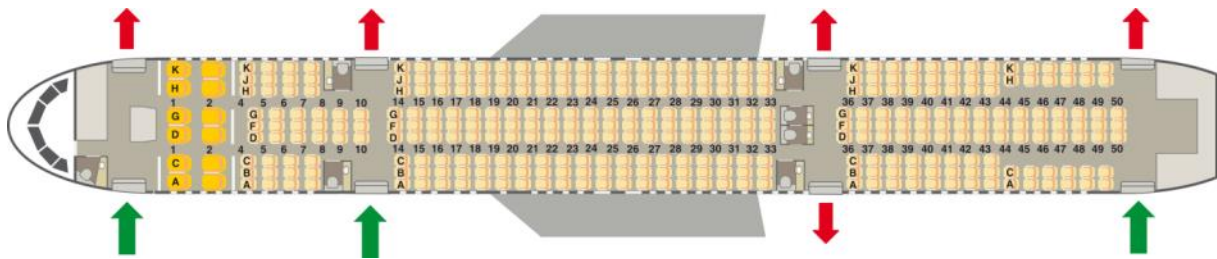

Air Transat

Seat map of the Air Transat Airbus A330-200

Cabin Facilities

		
Cabin Crew	German speaking Condor Crew	Air Transat Crew + some German speaking Condor Crew
Business Class	✓	Not available
Premium Class	✓	✓
Number of seats	35	12
Seat pitch	88,9 cm	91,4 cm
Seat width	43,2 – 48,3 cm	54 cm
Backrest recline	15,2 - 20,3 cm	17,8 cm
Headrests / Footrests	✓	✓
Economy Class	✓	✓
Number of seats	202-206	333
Seat pitch	76,2 cm	78,7 – 81,3 cm
Seat width	43,2 – 48,3 cm	43,2 cm
Backrest recline	10,2 cm	10,2 cm
Inflight entertainment with seatback screens	✓	✓
XL seats	✓	✓
Bassinets	✓	✓
Child safety seats allowed	✓	Not allowed

Air Transat A330-200