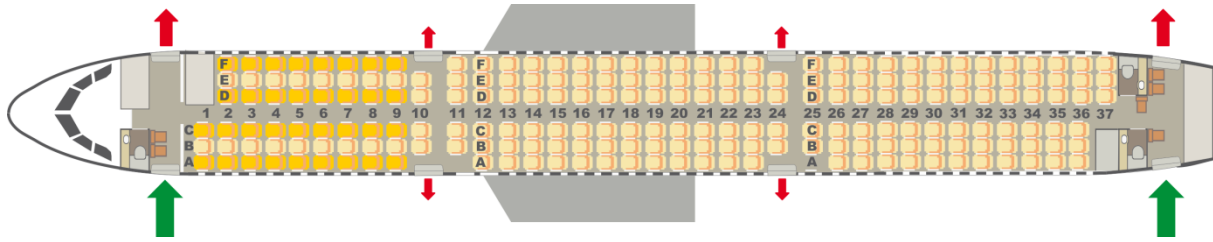

Thomas Cook Aviation

Seat map of the Airbus A321 from Thomas Cook Aviation

Cabin Facilities

		
Cabin Crew	German speaking Condor crew	German speaking Thomas Cook Airlines Crew
Premium Class	✓	✓
Seat pitch	approx. 73 cm	approx. 74 cm
Seat width	approx. 44 cm	approx. 44 cm
Do seats incline?	✓	✓
XL seats	✓	✓
Bassinets	✓	Not available
Child Safety Seats allowed	✓	✓

Onboard Service

		
Inflight Catering	Included in Premium Class, available at prices starting at €3.99 in Economy Class	Included in Premium Class, available at prices starting at €3.99 in Economy Class
Inflight Shopping	✓	✓
Airshoppen	✓	✓
Inflight Entertainment	On overhead monitors	On overhead monitors
Unaccompanied Minors	✓	✓
Transporting Pets in Cabin	✓	✓
Transporting Pets in Hold	✓	✓