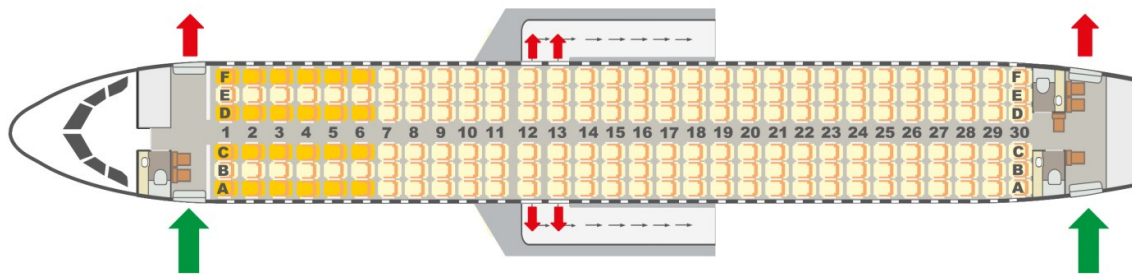

## Avion Express

Seat map of the Avion Express Airbus A320

Seat map of the Avion Express Airbus A321

## Cabin Facilities

		
<b>Cabin Crew</b>	German and English speaking Condor crew	German and English speaking Avion Express crew
<b>Premium Class</b>	✓	✓
<b>Seat pitch</b>	approx. 73 cm	approx. 73 cm
<b>Sitzbreite</b>	approx. 44 cm	approx. 45 cm
<b>Do seats incline?</b>	✓	✓
<b>XL seats</b>	✓	✓
<b>Bassinets</b>	✓	Not allowed
<b>Child Safety Seats allowed</b>	✓	✓

## Onboard Service

	 <b>Condor</b>	 <b>AVION</b> EXPRESS
<b>Inflight Catering</b>	Included in Premium Class, available at prices starting at €2.99 in Economy Class	Included in Premium Class, available at prices starting at €2.99 in Economy Class
<b>Inflight Shopping</b>	✓	✓
<b>Airshoppen</b>	✓	✓
<b>Inflight Entertainment</b>	On overhead monitors	Airfi Mobile Entertainment
<b>Unaccompanied Minors</b>	✓	✓
<b>Transporting Pets in Cabin</b>	✓	✓
<b>Transporting Pets in Hold</b>	✓	✓