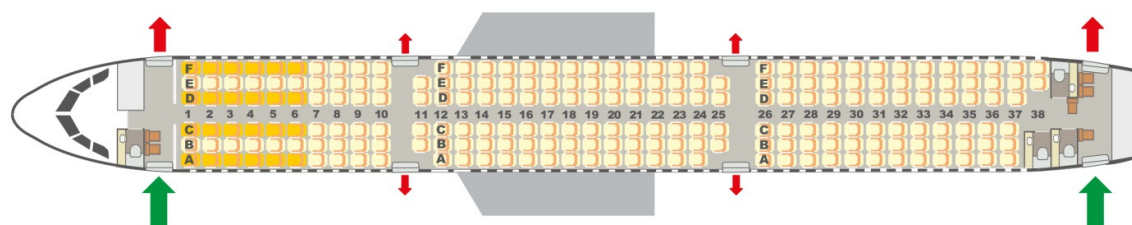

## Avion Express

Seat map of the Avion Express Airbus A320

Seat map of the Avion Express Airbus A321

## Cabin Facilities

		
<b>Cabin Crew</b>	German and English speaking Condor crew	German and English speaking Avion Express crew
<b>Premium Class</b>	✓	✓
<b>Seat pitch</b>	approx. 73 cm	approx. 73 cm
<b>Sitzbreite</b>	approx. 44 cm	approx. 45 cm
<b>Do seats incline?</b>	✓	✓
<b>XL seats</b>	✓	✓
<b>Bassinets</b>	✓	Not allowed
<b>Child Safety Seats allowed</b>	✓	✓

## Onboard Service

	 <b>Condor</b>	 <b>AVION</b> EXPRESS
<b>Inflight Catering</b>	Included in Premium Class, available at prices starting at €2.99 in Economy Class	Included in Premium Class, available at prices starting at €2.99 in Economy Class
<b>Inflight Shopping</b>	✓	✓
<b>Airshoppen</b>	✓	✓
<b>Inflight Entertainment</b>	On overhead monitors	Airfi Mobile Entertainment
<b>Unaccompanied Minors</b>	✓	✓
<b>Transporting Pets in Cabin</b>	✓	✓
<b>Transporting Pets in Hold</b>	✓	✓