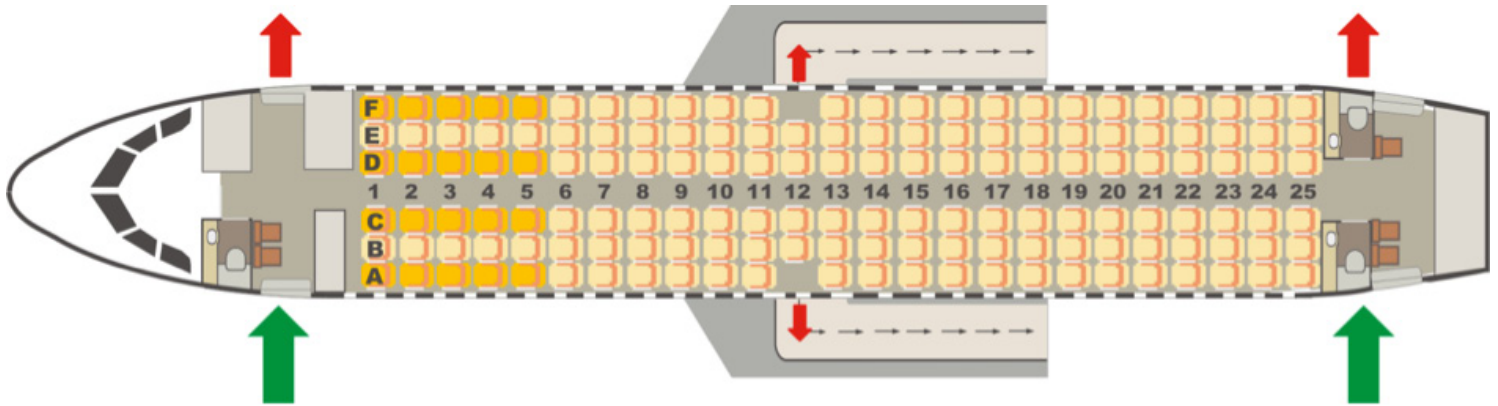

Bul Air

Seat map of the Bul Air Boeing 737-300

Cabin Facilities

		
Cabin Crew	German and English speaking Condor crew	Bul Air crew + 1 German and English speaking Condor flight attendant
Premium Class	✓	✓
Seat pitch	approx. 73 cm	approx. 74 cm
Seat width	approx. 44 cm	approx. 44 cm
Do seats incline?	✓	✓
XL seats	✓	Not available
Bassinet	✓	✓
Child Safety Seats allowed	✓	✓

Onboard Service

		
Inflight Catering	Included in Premium Class, available at prices starting at €3,99 in Economy Class	included in Premium Class, available at prices starting at €3,99 in Economy Class
Inflight Shopping	✓	✓
Airshoppen	✓	✓
Inflight Entertainment	On overhead monitors	Not available
Unaccompanied Minors	✓	✓
Transporting Pets in Cabin	✓	✓
Transporting Pets in Hold	✓	✓