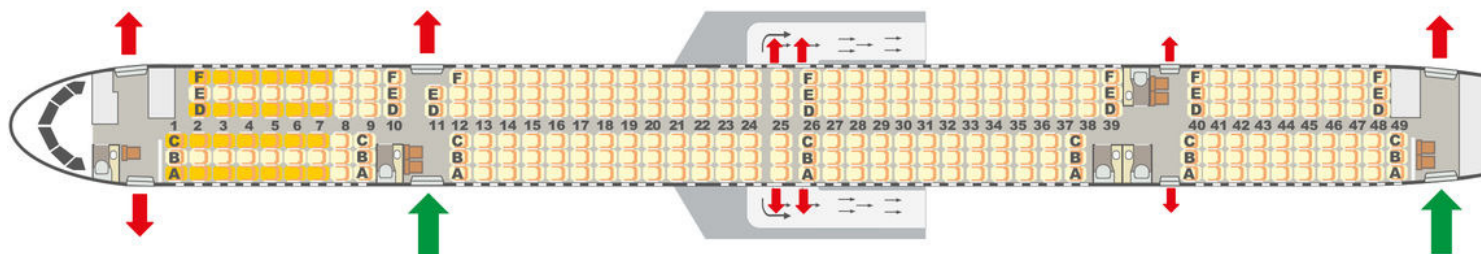

Thomas Cook Airlines UK

Seat map of the Thomas Cook Airlines UK Boeing 757-300 (identical with Condor B757-300)

Cabin Facilities

	 Condor	 Thomas Cook Airlines
Cabin Crew	German and English speaking Condor crew	Thomas Cook Airlines UK Crew + some German speaking Condor Crew
Premium Class	✓	✓
Seat pitch	ca. 73 cm	ca. 73 cm
Seat width	ca. 44 cm	ca. 44 cm
Backrest recline	✓	✓
XL seats	✓	✓
Bassinets	✓	✓
Child Safety Seats allowed	✓	✓

Onboard Service

	 Condor	 Thomas Cook Airlines
Inflight Catering	Included in Premium Class, available at prices starting at €3,99 in Economy Class	included in Premium Class, available at prices starting at €3,99 in Economy Class
Inflight Shopping	✓	✓
Airshoppen	✓	✓
Inflight Entertainment	On overhead monitors	On overhead monitors
Unaccompanied Minors	✓	Not allowed
Transporting Pets in Cabin	✓	✓
Transporting Pets in Hold	✓	✓
Sports Equipment available	✓	✓