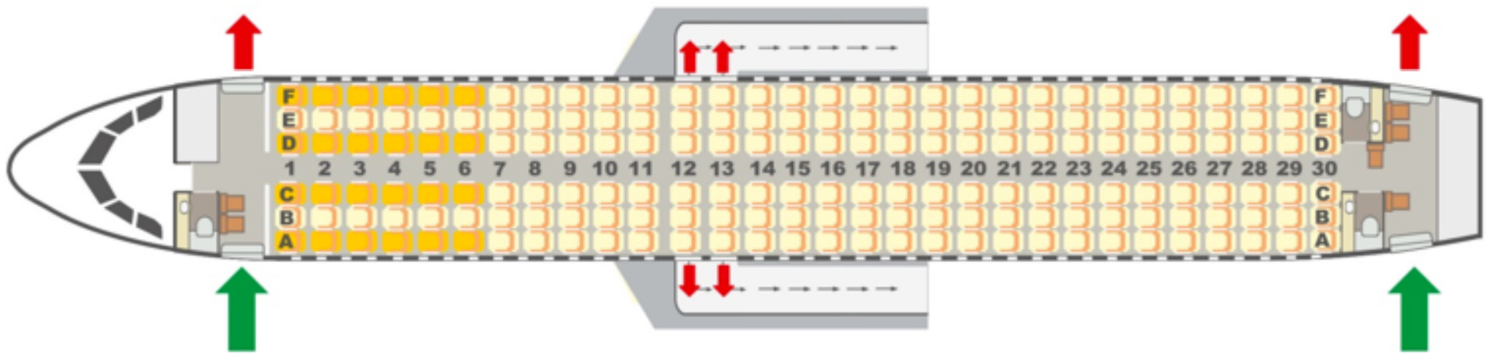

# Avion Express

Seat map of the Avion Express Airbus A320

Seat map of the Avion Express Airbus A321

## Cabin Facilities

	 Condor	 AVION EXPRESS
Cabin Crew	German and English speaking Condor crew	German and English speaking Avion Express crew
Premium Class	✓	✓
Seat pitch	approx. 73 cm	approx. 73 cm
Sitzbreite	approx. 44 cm	approx. 45 cm
Do seats incline?	✓	✓
XL seats	✓	✓
Bassinets	✓	Not allowed
Child Safety Seats allowed	✓	✓