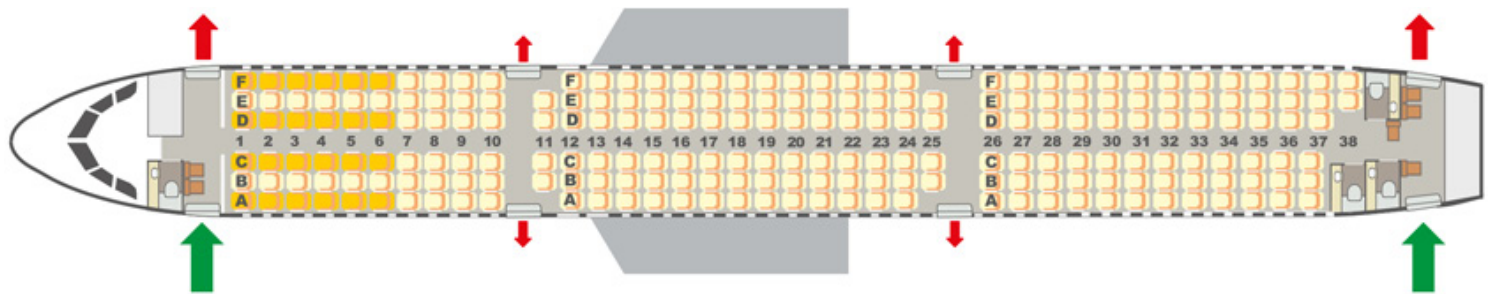

# Avion Express

Seat map of the Avion Express Airbus A320

Seat map of the Avion Express Airbus A321

## Cabin Facilities

	 Condor	 AVION EXPRESS
Cabin Crew	German and English speaking Condor crew	German and English speaking Avion Express crew
Premium Class	✓	✓
Seat pitch	approx. 73 cm	approx. 73 cm
Sitzbreite	approx. 44 cm	approx. 45 cm
Do seats incline?	✓	✓
XL seats	✓	✓
Bassinets	✓	Not allowed
Child Safety Seats allowed	✓	✓