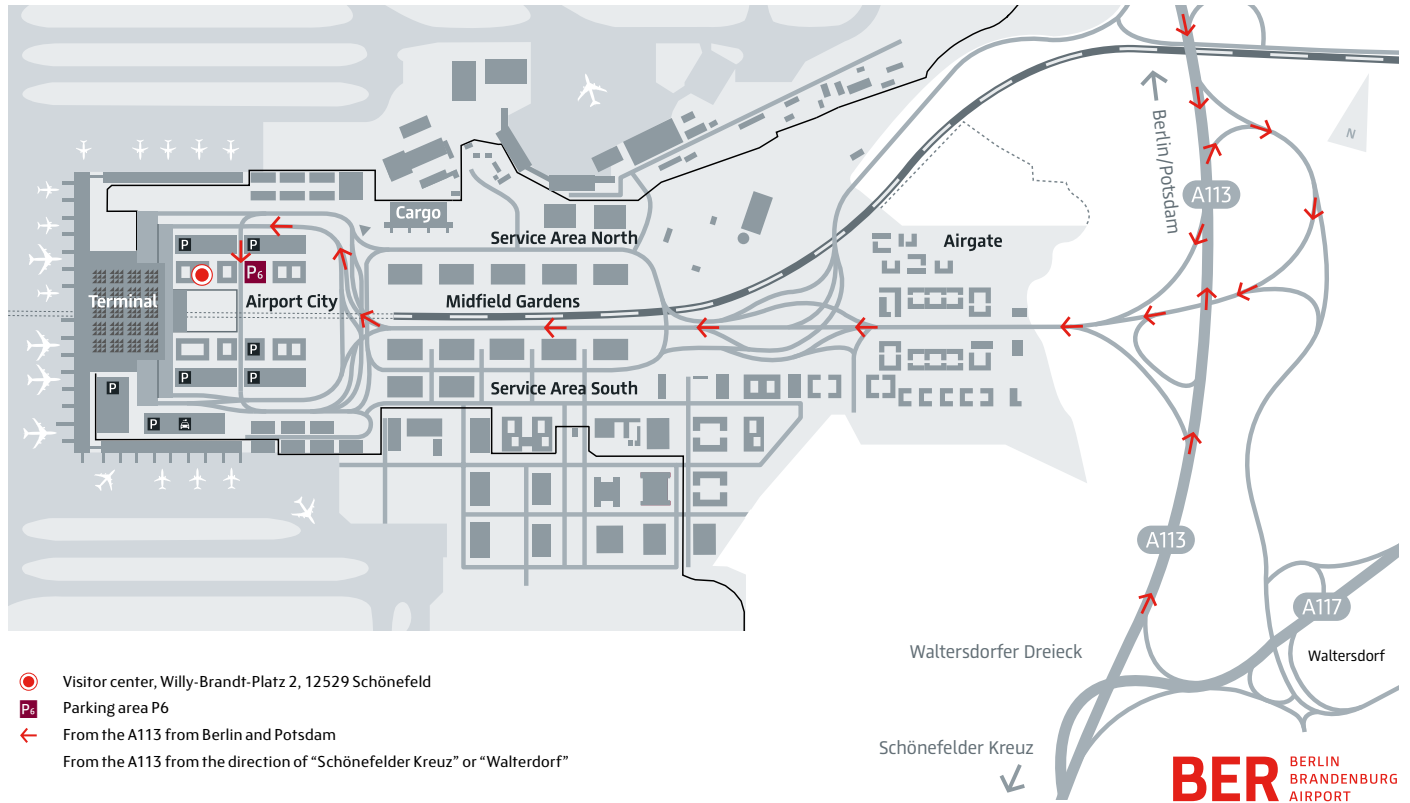

# Directions

### <sup>2</sup>BAC Berlin-Brandenburg Airport Center

#### Airport Berlin Brandenburg Access to the visitor center

#### By car

✓ Use the freeway exit "Flughafen Berlin Brandenburg" on A113

✓ Follow the signage towards "Airport City"

✓ <sup>2</sup>BAC, third floor to the right

Please use the bell door opener and take the elevator next to the delivery entrance to the left.