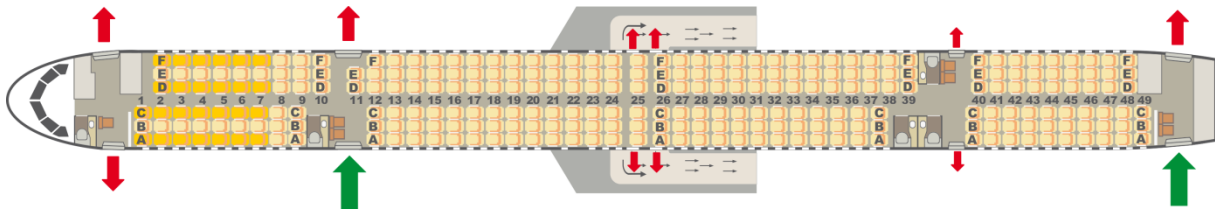

## Thomas Cook Airlines UK

Seat map of the Thomas Cook Airlines UK Boeing 757-300 (identical with Condor B757-300)

### Cabin Facilities

	 Condor	 Thomas Cook Airlines
<b>Cabin Crew</b>	German speaking Condor Crew	Thomas Cook Airlines UK Crew + some German speaking Condor Crew
<b>Premium Class</b>	✓	✓
<b>Seat pitch</b>	ca. 73 cm	ca. 73 cm
<b>Seat width</b>	ca. 44 cm	ca. 44 cm
<b>Backrest recline</b>	✓	✓
<b>XL seats</b>	✓	✓
<b>Bassinets</b>	✓	✓
<b>Child safety seats allowed</b>	✓	✓

### Onboard Service

	 Condor	 Thomas Cook Airlines
<b>Inflight Catering</b>	Included in Premium Class, available at prices starting at € 3.99 in Economy Class	Included in Premium Class, available at prices starting at € 3.99 in Economy Class
<b>Inflight Shopping</b>	✓	✓
<b>Airshoppen</b>	✓	✓
<b>Inflight Entertainment</b>	On overhead monitors	On overhead monitors
<b>Unaccompanied Minors</b>	✓	Not allowed
<b>Transporting Pets in Cabin</b>	✓	✓
<b>Transporting Pets in Hold</b>	✓	✓
<b>Sports Equipment available</b>	✓	✓