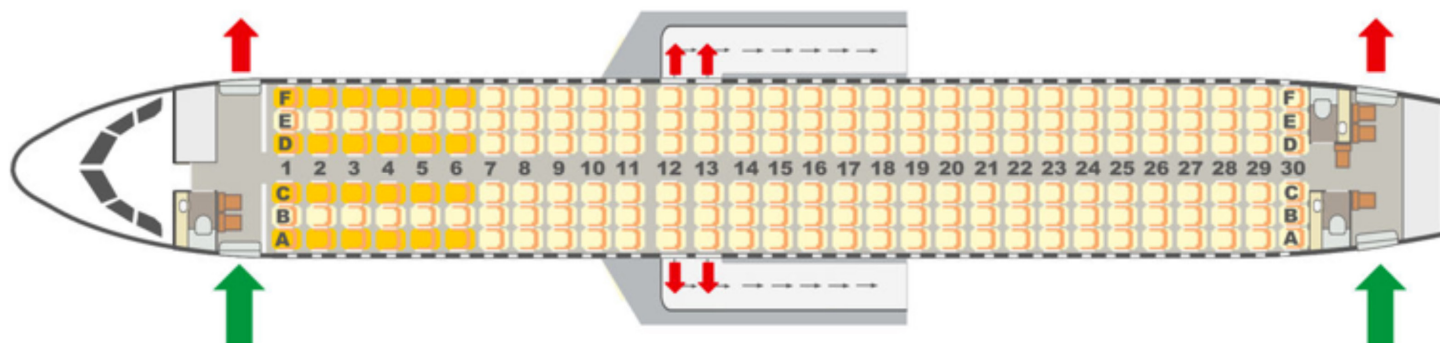

Thomas Cook Airlines Balearics

Seat map of the Thomas Cook Airlines Balearics Airbus A320 (identical to the Condor Airbus A320)

Cabin Facilities

	 Condor	 Thomas Cook Airlines
Cabin Crew	German speaking Condor Crew	German speaking Thomas Cook Airlines Crew
Premium Class	✓	✓
Seat pitch	approx. 73 cm	approx. 73 cm
Seat width	approx. 44 cm	approx. 45 cm
Backrest recline	✓	✓
XL seats	✓	✓
Bassinet	✓	Not available
Child Safety Seats allowed	✓	✓

Onboard Service

	 Condor	 Thomas Cook
Inflight Catering	Included in Premium Class, available at prices starting at €3,99 in Economy Class	included in Premium Class, available at prices starting at €3,99 in Economy Class
Inflight Shopping	✓	✓
Airshoppen	✓	✓
Inflight Entertainment	On overhead monitors	Not available
Unaccompanied Minors	✓	✓
Transporting Pets in Cabin	✓	✓
Transporting Pets in Hold	✓	✓