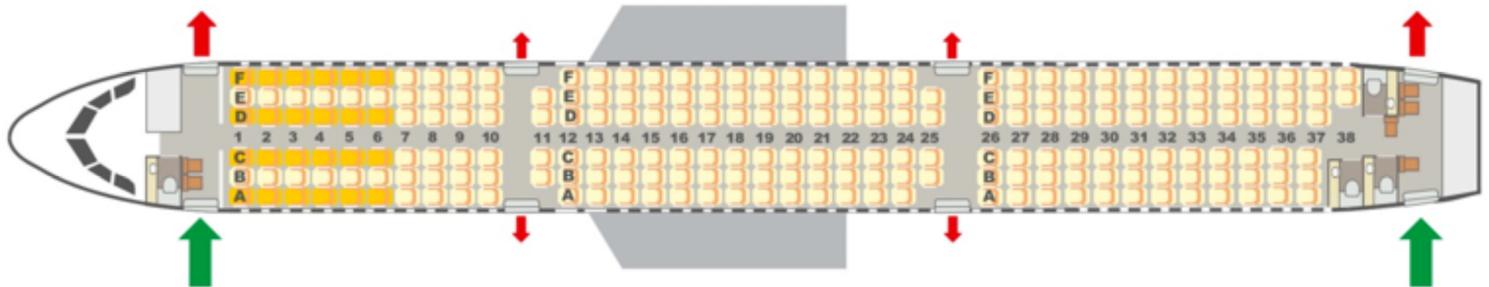

Smartlynx

Seat map of the Smartlynx Airbus A321

Cabin Facilities

		
Cabin Crew	German and English speaking Condor crew	Smartlynx Crew + 1 German and English speaking Condor flight attendant
Premium Class	✓	✓
Seat pitch	approx. 73 cm	approx. 73 cm
Seat width	approx. 44 cm	approx. 45 cm
Backrest recline	✓	✓
XL seats	✓	✓
Bassinet	✓	Not allowed
Child Safety Seats allowed	✓	Not allowed

Onboard Service

		
Inflight Catering	Included in Premium Class, available at prices starting at €3.99 in Economy Class	included in Premium Class, available at prices starting at €3.99 in Economy Class
Inflight Shopping	✓	✓
Airshoppen	✓	✓
Inflight Entertainment	On overhead monitors	Not available